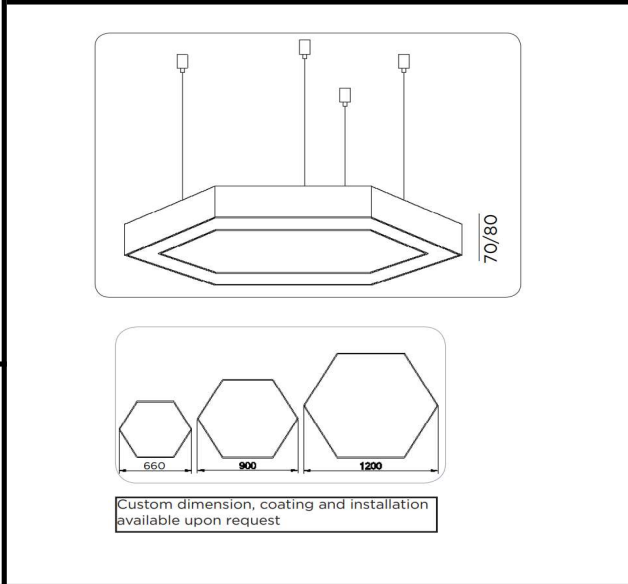

Sovitron Interior Pvt.Ltd.

Model Name	Hexagon Ring Pendant /DLARHEXDPD-35
Description	Architectural Light

Technical description	Image
-----------------------	-------

Dimension	Dia=660mm H=70mm/80mm
Frame	Aluminium
Color Tempertaure	4000K
Power	35W
Total Luminous Flux	2800 lm
Efficacy	80 lm/W
IP rating	50
Color Rendering	≥80
Mounting	Pendant
Optics	White Opal Diffuser
Dimming	NON-Dimmable
Operating Voltage	220-240 VAC
Standard Lifetime	L70 minimum at 50,000 burning hours

Dimension diagram

Remarks:-

Address: Plot #7 Saroorpur-Nangla Industrial Area,Ballabgarh-Sohna Road,Faridabad-121005
Email: info@sovitron.com